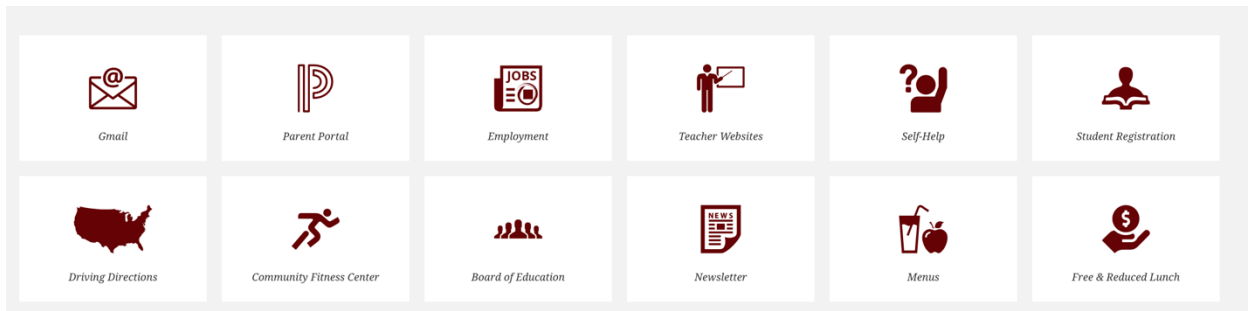

You will now see the teacher’s AT HOME RESOURCES/DAILY LESSONS

Page. This page is not visible unless you have signed into the webpage using your child’s sign in information.