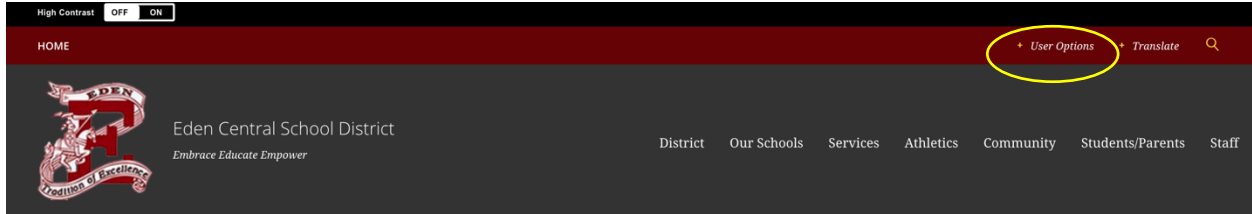

Signing Into the Eden Central School District Webpage

Go to the URL: www.edencsd.org

Click on the “User Options” button in the top right corner, see image below:

On the drop down, menu select “Sign In”. The below screen will pop up. Enter your child’s user name and password.